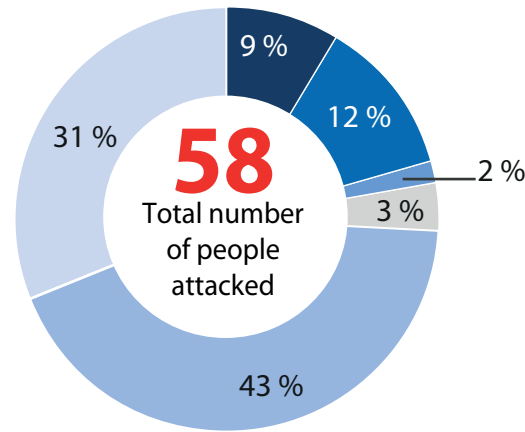

## Number of people affected

## Number of people affected by type

**Total people affected: 58**  
Male: 40  
Female: 18

## No. of People Affected by Month (Jan 2012 - Aug 2013)

NB: The seven kidnapped were released: 2 female aid workers immediately; 5 male after 7 weeks in captivity. Of the people attacked, 3 killed and 5 injured were policemen and one brother escorting the polio team.