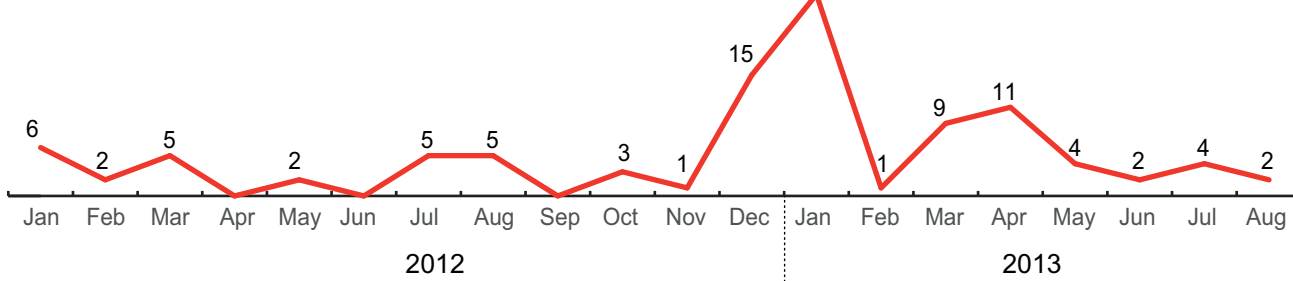

## Number of people affected

## Number of people affected by type

**Total people affected: 58**  
Male: 40  
Female: 18

## No. of People Affected by Month (Jan 2012 - Aug 2013)

NB: The seven kidnapped were released: 2 female aid workers immediately; 5 male after 7 weeks in captivity. Of the people attacked, 3 killed and 5 injured were policemen and one brother escorting the polio team.