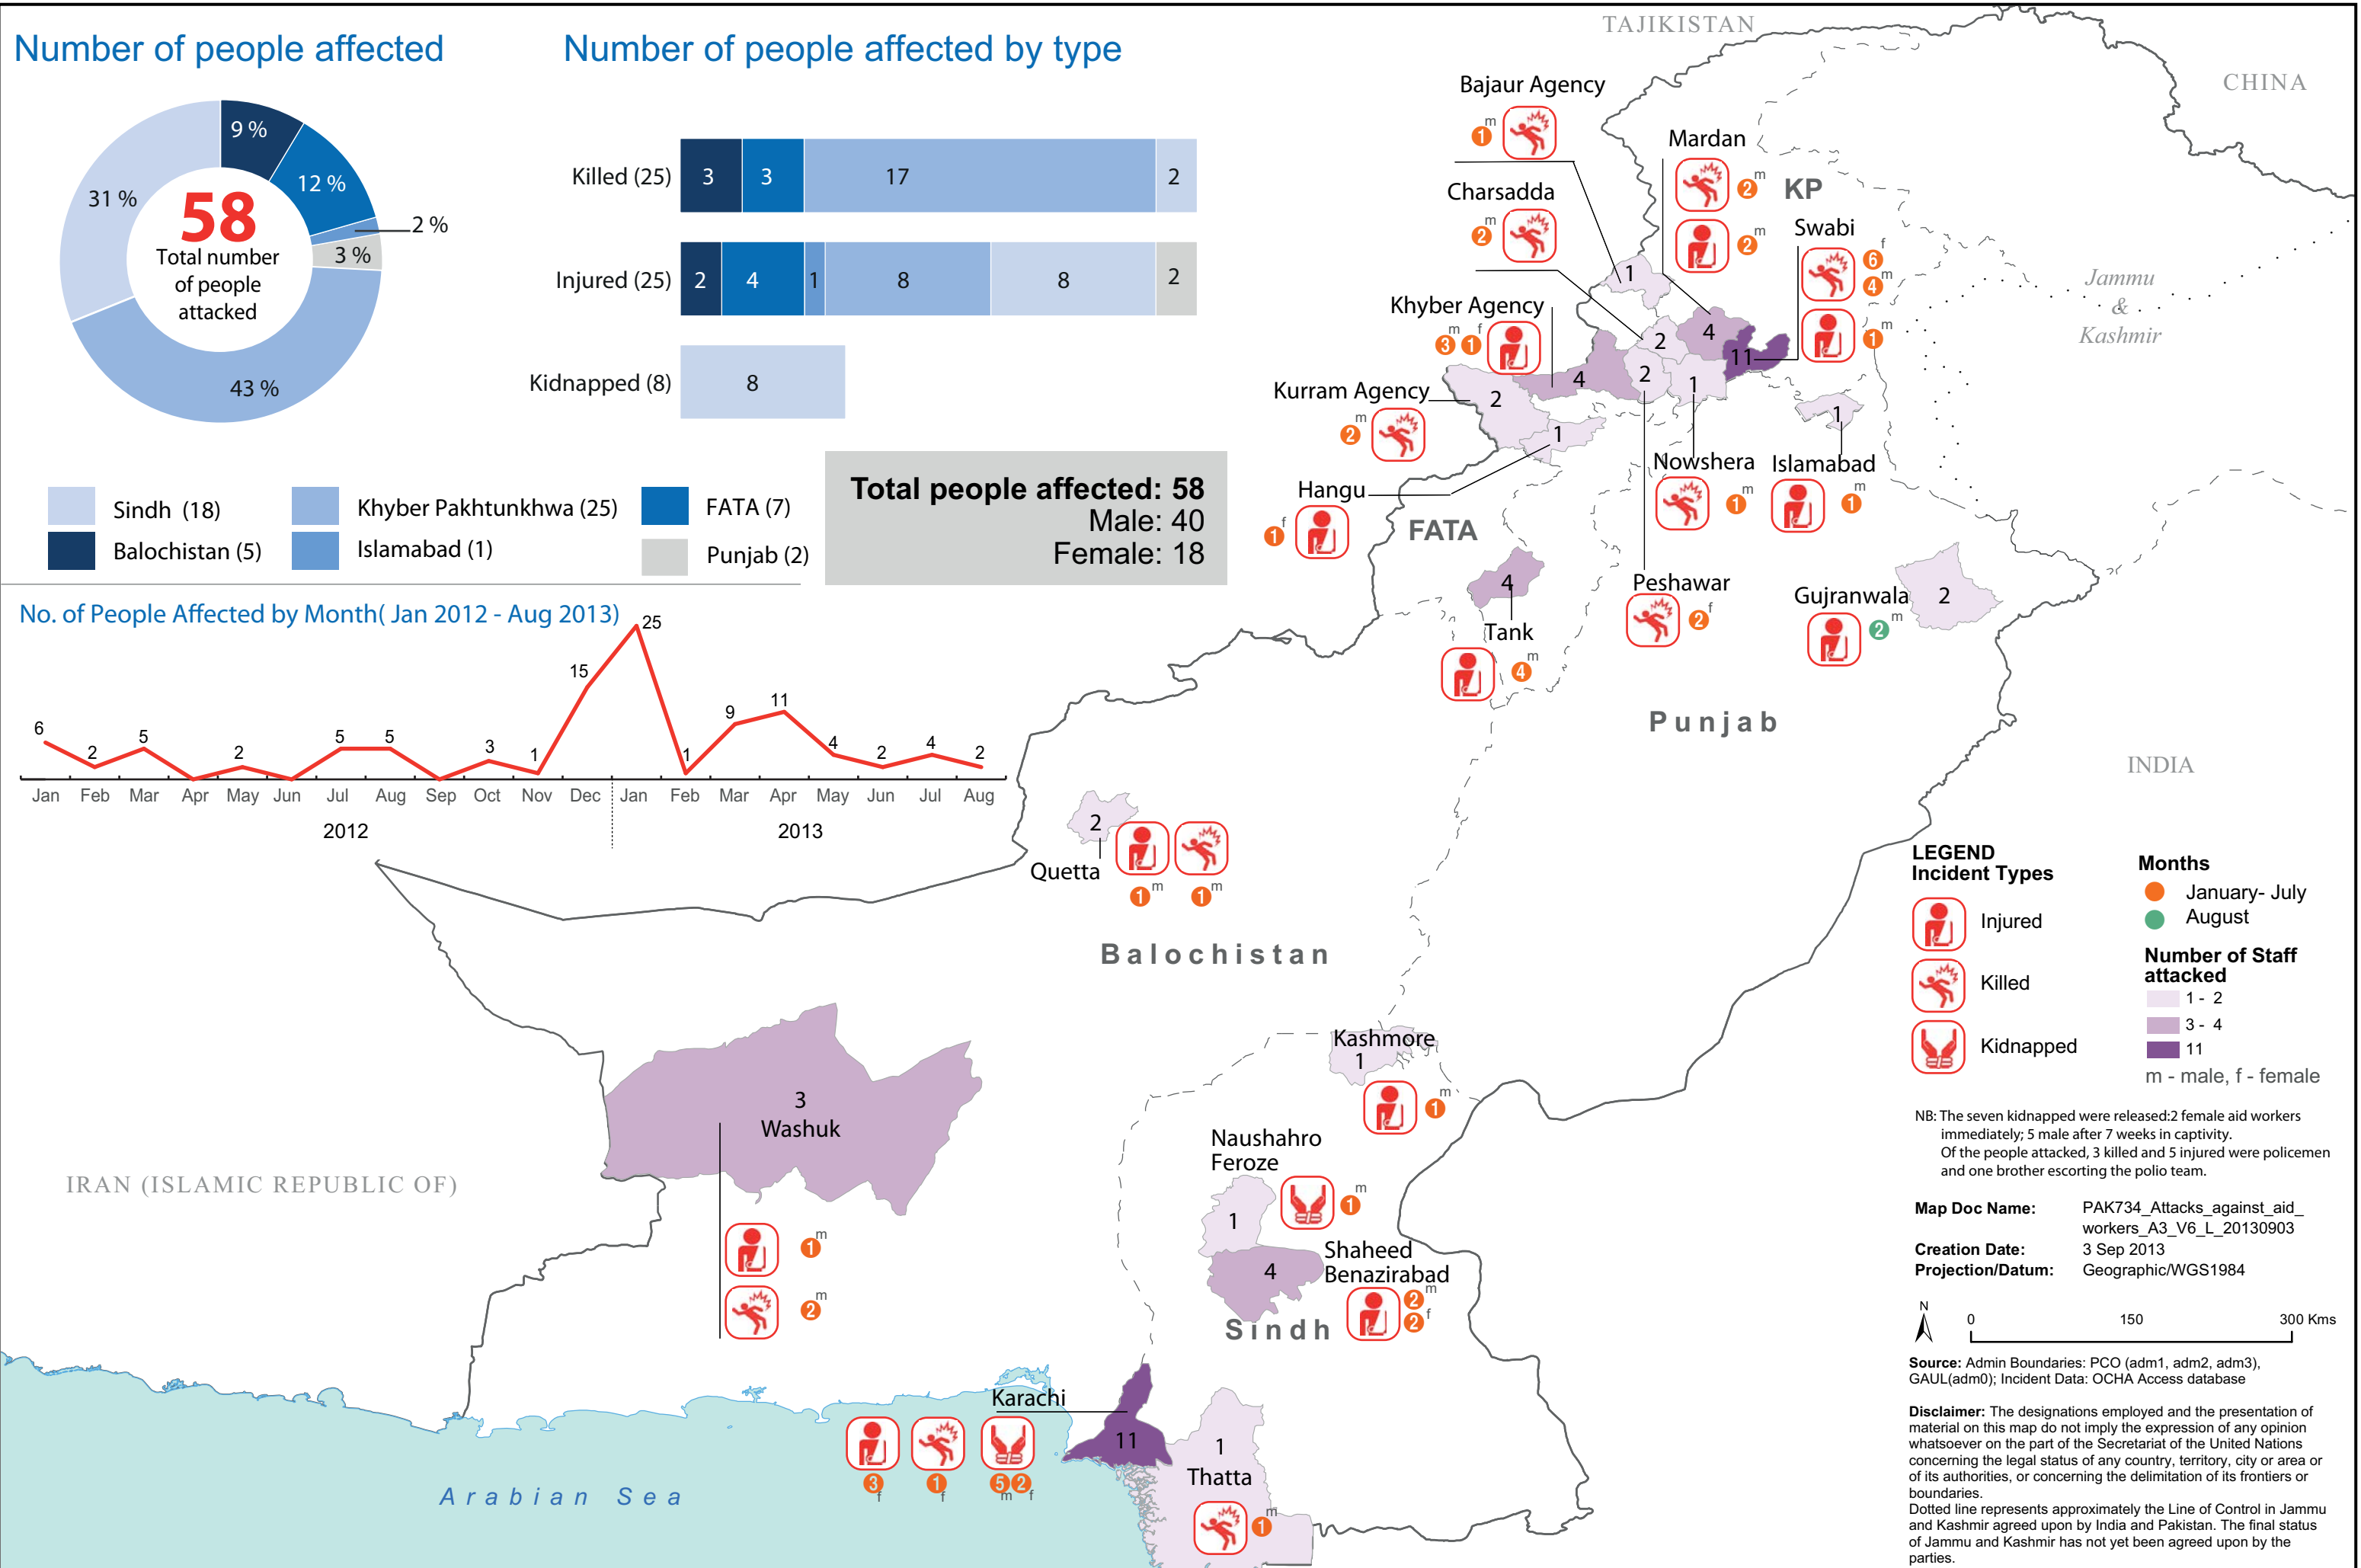

## Number of people affected

## Number of people affected by type

**Total people affected: 58**  
Male: 40  
Female: 18

## No. of People Affected by Month (Jan 2012 - Aug 2013)

NB: The seven kidnapped were released: 2 female aid workers immediately; 5 male after 7 weeks in captivity. Of the people attacked, 3 killed and 5 injured were policemen and one brother escorting the polio team.

**Disclaimer:** The designations employed and the presentation of material on this map do not imply the expression of any opinion whatsoever on the part of the Secretariat of the United Nations concerning the legal status of any country, territory, city or area or of its authorities, or concerning the delimitation of its frontiers or boundaries. Dotted line represents approximately the Line of Control in Jammu and Kashmir agreed upon by India and Pakistan. The final status of Jammu and Kashmir has not yet been agreed upon by the parties.