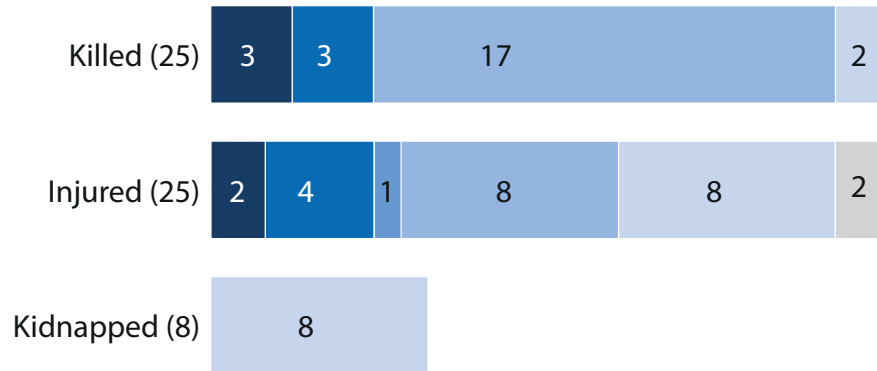

## Number of people affected

## Number of people affected by type

**Total people affected: 58**  
Male: 40  
Female: 18

## No. of People Affected by Month (Jan 2012 - Aug 2013)

NB: The seven kidnapped were released: 2 female aid workers immediately; 5 male after 7 weeks in captivity. Of the people attacked, 3 killed and 5 injured were policemen and one brother escorting the polio team.